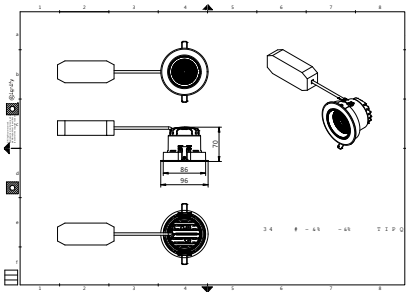

Truefashion Projector GCGM

Initial performance (IEC compliant)

Initial luminous flux (system flux)	1829 lm
Luminous flux tolerance	+/-10%
Initial LED luminaire efficacy	86 lm/W
Init. Corr. Color Temperature	4000 K
Init. Color Rendering Index	>90
Initial input power	21 W
Power consumption tolerance	+/-10%

Application conditions

Ambient temperature range	-15 to +35 °C

Product data

Full product code	911401520471
Order product name	RS700B LED20 940PW PSU MB BK
Order code	911401520471
Numerator - Quantity Per Pack	1
Numerator - Packs per outer box	1
Material Nr. (12NC)	911401520471
Net Weight (Piece)	0.330 kg

Dimensional drawing

RS700B LED20 940PW PSU MB BK