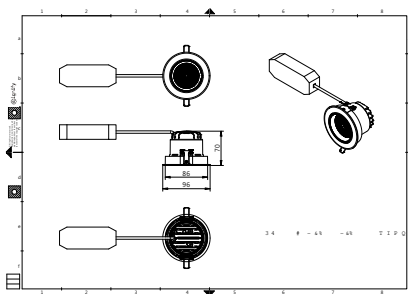

Truefashion Projector GCGM

Initial performance (IEC compliant)

Initial luminous flux (system flux)	1184 lm
Luminous flux tolerance	+/-10%
Initial LED luminaire efficacy	56 lm/W
Init. Corr. Color Temperature	4000 K
Init. Color Rendering Index	>90
Initial input power	21 W
Power consumption tolerance	+/-10%

Application conditions

Ambient temperature range	-15 to +35 °C

Product data

Full product code	911401522271
Order product name	RS700B LED20 940PW PSU MB WH HB
Order code	911401522271
Numerator - Quantity Per Pack	1
Numerator - Packs per outer box	1
Material Nr. (12NC)	911401522271
Net Weight (Piece)	0.330 kg

Dimensional drawing

RS700B LED20 940PW PSU MB WH HB