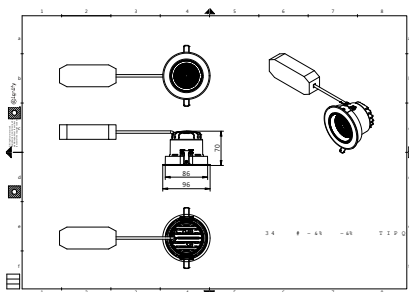

Truefashion Projector GCGM

Initial performance (IEC compliant)

Initial luminous flux (system flux)	1829 lm
Luminous flux tolerance	+/-10%
Initial LED luminaire efficacy	86 lm/W
Init. Corr. Color Temperature	4000 K
Init. Color Rendering Index	>90
Initial input power	21 W
Power consumption tolerance	+/-10%

Application conditions

Ambient temperature range	-15 to +35 °C

Product data

Full product code	911401520071
Order product name	RS700B LED20 940PW PSU MB WH
Order code	911401520071
Numerator - Quantity Per Pack	1
Numerator - Packs per outer box	1
Material Nr. (12NC)	911401520071
Net Weight (Piece)	0.330 kg

Dimensional drawing

RS700B LED20 940PW PSU MB WH