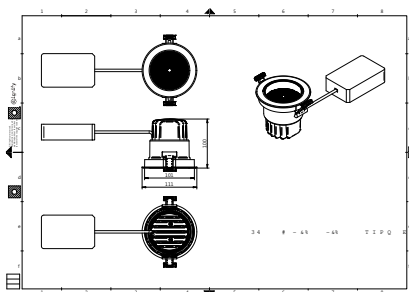

Truefashion Projector GCGM

Initial performance (IEC compliant)

Initial luminous flux (system flux)	2669 lm
Luminous flux tolerance	+/-10%
Initial LED luminaire efficacy	87 lm/W
Init. Corr. Color Temperature	3000 K
Init. Color Rendering Index	>90
Initial input power	31 W
Power consumption tolerance	+/-10%

Application conditions

Ambient temperature range	-15 to +35 °C

Product data

Full product code	911401521471
Order product name	RS700B LED30 930PC PSU MB WH
Order code	911401521471
Numerator - Quantity Per Pack	1
Numerator - Packs per outer box	1
Material Nr. (12NC)	911401521471
Copy Net Weight (Piece)	0.630 kg

Dimensional drawing

RS700B LED30 930PC PSU MB WH