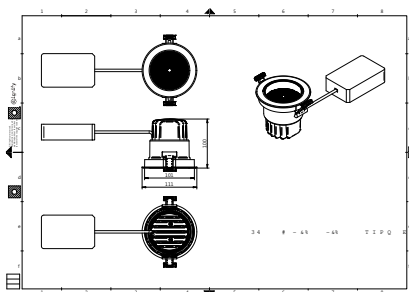

Truefashion Projector GCGM

Initial performance (IEC compliant)

Initial luminous flux (system flux)	2844 lm
Luminous flux tolerance	+/-10%
Initial LED luminaire efficacy	92 lm/W
Init. Corr. Color Temperature	3000 K
Init. Color Rendering Index	>90
Initial input power	31 W
Power consumption tolerance	+/-10%

Application conditions

Ambient temperature range	-15 to +35 °C

Product data

Full product code	911401521171
Order product name	RS700B LED30 930PW PSU MB BK
Order code	911401521171
Numerator - Quantity Per Pack	1
Numerator - Packs per outer box	1
Material Nr. (12NC)	911401521171
Copy Net Weight (Piece)	0.630 kg

Dimensional drawing

RS700B LED30 930PW PSU MB BK