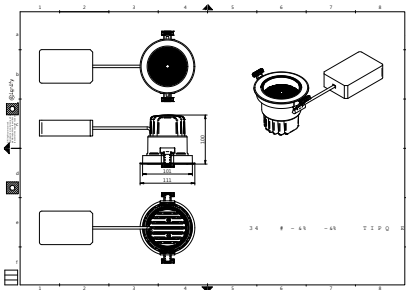

Truefashion Projector GCGM

Initial performance (IEC compliant)

Initial luminous flux (system flux)	2844 lm
Luminous flux tolerance	+/-10%
Initial LED luminaire efficacy	92 lm/W
Init. Corr. Color Temperature	3000 K
Init. Color Rendering Index	>90
Initial input power	31 W
Power consumption tolerance	+/-10%

Application conditions

Ambient temperature range	-15 to +35 °C

Product data

Full product code	911401520771
Order product name	RS700B LED30 930PW PSU MB WH
Order code	911401520771
Numerator - Quantity Per Pack	1
Numerator - Packs per outer box	1
Material Nr. (12NC)	911401520771
Copy Net Weight (Piece)	0.630 kg

Dimensional drawing

RS700B LED30 930PW PSU MB WH