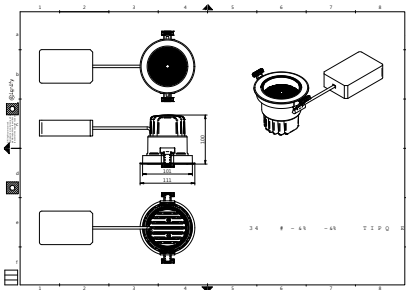

Truefashion Projector GCGM

Initial performance (IEC compliant)

Initial luminous flux (system flux)	2879 lm
Luminous flux tolerance	+/-10%
Initial LED luminaire efficacy	93 lm/W
Init. Corr. Color Temperature	3000 K
Init. Color Rendering Index	>90
Initial input power	31 W
Power consumption tolerance	+/-10%

Application conditions

Ambient temperature range	-15 to +35 °C

Product data

Full product code	911401521071
Order product name	RS700B LED30 930PW PSU NB BK
Order code	911401521071
Numerator - Quantity Per Pack	1
Numerator - Packs per outer box	1
Material Nr. (12NC)	911401521071
Copy Net Weight (Piece)	0.630 kg

Dimensional drawing

RS700B LED30 930PW PSU NB BK