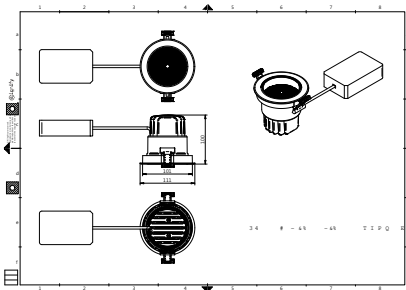

Truefashion Projector GCGM

Initial performance (IEC compliant)

Initial luminous flux (system flux)	2879 lm
Luminous flux tolerance	+/-10%
Initial LED luminaire efficacy	93 lm/W
Init. Corr. Color Temperature	3000 K
Init. Color Rendering Index	>90
Initial input power	31 W
Power consumption tolerance	+/-10%

Application conditions

Ambient temperature range	-15 to +35 °C

Product data

Full product code	911401520671
Order product name	RS700B LED30 930PW PSU NB WH
Order code	911401520671
Numerator - Quantity Per Pack	1
Numerator - Packs per outer box	1
Material Nr. (12NC)	911401520671
Copy Net Weight (Piece)	0.630 kg

Dimensional drawing

RS700B LED30 930PW PSU NB WH