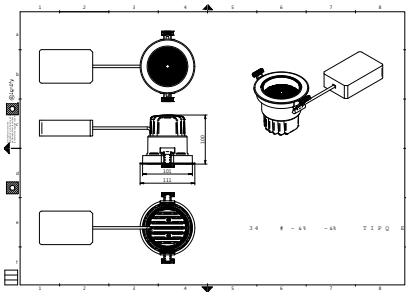

Truefashion Projector GCGM

Initial performance (IEC compliant)

Initial luminous flux (system flux)	2809 lm
Luminous flux tolerance	+/-10%
Initial LED luminaire efficacy	91 lm/W
Init. Corr. Color Temperature	3000 K
Init. Color Rendering Index	>90
Initial input power	31 W
Power consumption tolerance	+/-10%

Application conditions

Ambient temperature range	-15 to +35 °C

Product data

Full product code	911401521271
Order product name	RS700B LED30 930PW PSU WB BK
Order code	911401521271
Numerator - Quantity Per Pack	1
Numerator - Packs per outer box	1
Material Nr. (12NC)	911401521271
Copy Net Weight (Piece)	0.630 kg

Dimensional drawing

RS700B LED30 930PW PSU WB BK