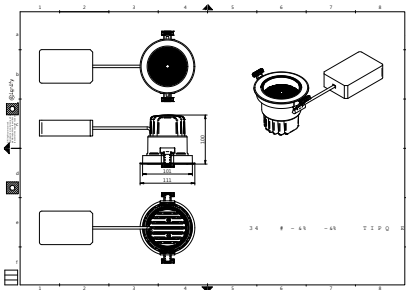

Truefashion Projector GCGM

Initial performance (IEC compliant)

Initial luminous flux (system flux)	2809 lm
Luminous flux tolerance	+/-10%
Initial LED luminaire efficacy	91 lm/W
Init. Corr. Color Temperature	3000 K
Init. Color Rendering Index	>90
Initial input power	31 W
Power consumption tolerance	+/-10%

Application conditions

Ambient temperature range	-15 to +35 °C

Product data

Full product code	911401520871
Order product name	RS700B LED30 930PW PSU WB WH
Order code	911401520871
Numerator - Quantity Per Pack	1
Numerator - Packs per outer box	1
Material Nr. (12NC)	911401520871
Copy Net Weight (Piece)	0.630 kg

Dimensional drawing

RS700B LED30 930PW PSU WB WH