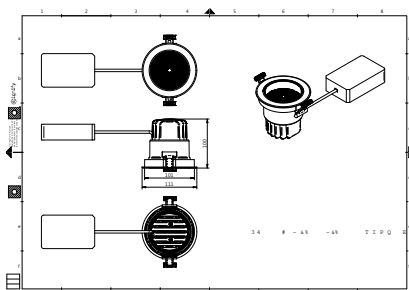

Truefashion Projector GCGM

Initial performance (IEC compliant)

Initial luminous flux (system flux)	3076 lm
Luminous flux tolerance	+/-10%
Initial LED luminaire efficacy	100 lm/W
Init. Corr. Color Temperature	4000 K
Init. Color Rendering Index	>90
Initial input power	31 W
Power consumption tolerance	+/-10%

Application conditions

Ambient temperature range	-15 to +35 °C

Product data

Full product code	911401521371
Order product name	RS700B LED30 940PW PSU MB BK
Order code	911401521371
Numerator - Quantity Per Pack	1
Numerator - Packs per outer box	1
Material Nr. (12NC)	911401521371
Copy Net Weight (Piece)	0.630 kg

Dimensional drawing

RS700B LED30 940PW PSU MB BK