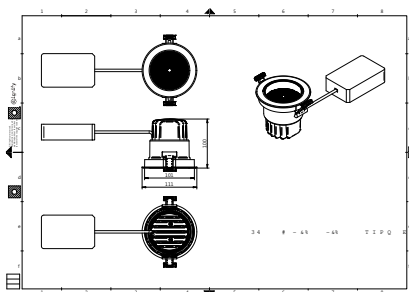

Truefashion Projector GCGM

Initial performance (IEC compliant)

Initial luminous flux (system flux)	3076 lm
Luminous flux tolerance	+/-10%
Initial LED luminaire efficacy	100 lm/W
Init. Corr. Color Temperature	4000 K
Init. Color Rendering Index	>90
Initial input power	31 W
Power consumption tolerance	+/-10%

Application conditions

Ambient temperature range	-15 to +35 °C

Product data

Full product code	911401520971
Order product name	RS700B LED30 940PW PSU MB WH
Order code	911401520971
Numerator - Quantity Per Pack	1
Numerator - Packs per outer box	1
Material Nr. (12NC)	911401520971
Copy Net Weight (Piece)	0.630 kg

Dimensional drawing

RS700B LED30 940PW PSU MB WH