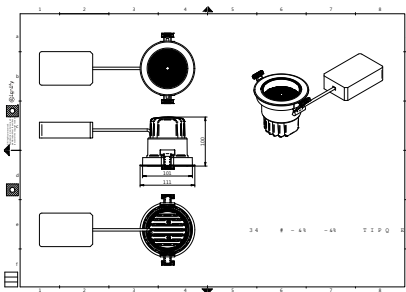

Truefashion Projector GCGM

Initial performance (IEC compliant)

Initial luminous flux (system flux)	3429 lm
Luminous flux tolerance	+/-10%
Initial LED luminaire efficacy	85 lm/W
Init. Corr. Color Temperature	3000 K
Init. Color Rendering Index	>90
Initial input power	40 W
Power consumption tolerance	+/-10%

Application conditions

Ambient temperature range	-15 to +35 °C

Product data

Full product code	911401522171
Order product name	RS700B LED40 930PC PSU MB WH
Order code	911401522171
Numerator - Quantity Per Pack	1
Numerator - Packs per outer box	1
Material Nr. (12NC)	911401522171
Copy Net Weight (Piece)	0.630 kg

Dimensional drawing

RS700B LED40 930PC PSU MB WH