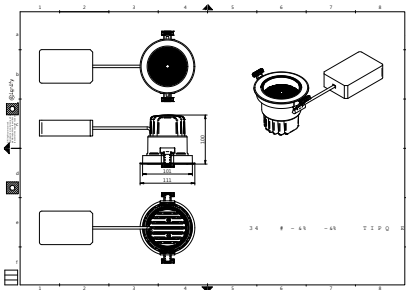

Truefashion Projector GCGM

Initial performance (IEC compliant)

Initial luminous flux (system flux)	3737 lm
Luminous flux tolerance	+/-10%
Initial LED luminaire efficacy	93 lm/W
Init. Corr. Color Temperature	3000 K
Init. Color Rendering Index	>90
Initial input power	40 W
Power consumption tolerance	+/-10%

Application conditions

Ambient temperature range	-15 to +35 °C

Product data

Full product code	911401521871
Order product name	RS700B LED40 930PW PSU MB BK
Order code	911401521871
Numerator - Quantity Per Pack	1
Numerator - Packs per outer box	1
Material Nr. (12NC)	911401521871
Copy Net Weight (Piece)	0.630 kg

Dimensional drawing

RS700B LED40 930PW PSU MB BK