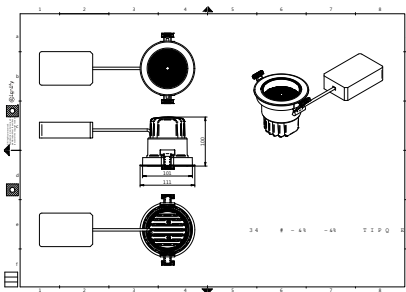

Truefashion Projector GCGM

Initial performance (IEC compliant)

Initial luminous flux (system flux)	3737 lm
Luminous flux tolerance	+/-10%
Initial LED luminaire efficacy	93 lm/W
Init. Corr. Color Temperature	3000 K
Init. Color Rendering Index	>90
Initial input power	40 W
Power consumption tolerance	+/-10%

Application conditions

Ambient temperature range	-15 to +35 °C

Product data

Full product code	911401521571
Order product name	RS700B LED40 930PW PSU MB WH
Order code	911401521571
Numerator - Quantity Per Pack	1
Numerator - Packs per outer box	1
Material Nr. (12NC)	911401521571
Copy Net Weight (Piece)	0.630 kg

Dimensional drawing

RS700B LED40 930PW PSU MB WH