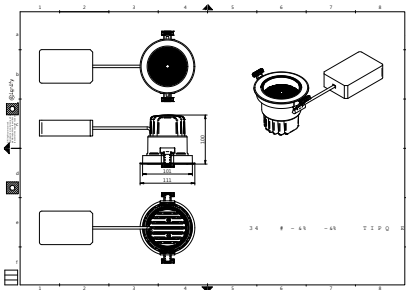

Truefashion Projector GCGM

Initial performance (IEC compliant)

Initial luminous flux (system flux)	3596 lm
Luminous flux tolerance	+/-10%
Initial LED luminaire efficacy	89 lm/W
Init. Corr. Color Temperature	3000 K
Init. Color Rendering Index	>90
Initial input power	40 W
Power consumption tolerance	+/-10%

Application conditions

Ambient temperature range	-15 to +35 °C

Product data

Full product code	911401521971
Order product name	RS700B LED40 930PW PSU WB BK
Order code	911401521971
Numerator - Quantity Per Pack	1
Numerator - Packs per outer box	1
Material Nr. (12NC)	911401521971
Copy Net Weight (Piece)	0.630 kg

Dimensional drawing

RS700B LED40 930PW PSU WB BK