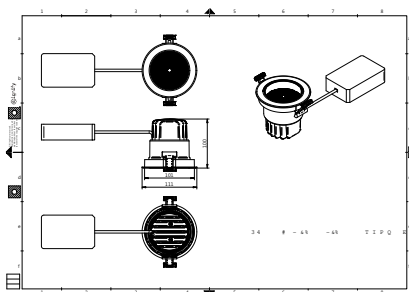

Truefashion Projector GCGM

Initial performance (IEC compliant)

Initial luminous flux (system flux)	3596 lm
Luminous flux tolerance	+/-10%
Initial LED luminaire efficacy	89 lm/W
Init. Corr. Color Temperature	3000 K
Init. Color Rendering Index	>90
Initial input power	40 W
Power consumption tolerance	+/-10%

Application conditions

Ambient temperature range	-15 to +35 °C

Product data

Full product code	911401521671
Order product name	RS700B LED40 930PW PSU WB WH
Order code	911401521671
Numerator - Quantity Per Pack	1
Numerator - Packs per outer box	1
Material Nr. (12NC)	911401521671
Copy Net Weight (Piece)	0.630 kg

Dimensional drawing

RS700B LED40 930PW PSU WB WH