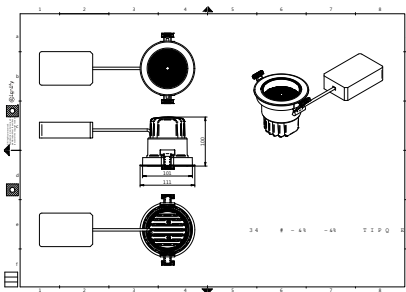

Truefashion Projector GCGM

Initial performance (IEC compliant)

Initial luminous flux (system flux)	4025 lm
Luminous flux tolerance	+/-10%
Initial LED luminaire efficacy	100 lm/W
Init. Corr. Color Temperature	4000 K
Init. Color Rendering Index	>90
Initial input power	40 W
Power consumption tolerance	+/-10%

Application conditions

Ambient temperature range	-15 to +35 °C

Product data

Full product code	911401522071
Order product name	RS700B LED40 940PW PSU MB BK
Order code	911401522071
Numerator - Quantity Per Pack	1
Numerator - Packs per outer box	1
Material Nr. (12NC)	911401522071
Copy Net Weight (Piece)	0.630 kg

Dimensional drawing

RS700B LED40 940PW PSU MB BK