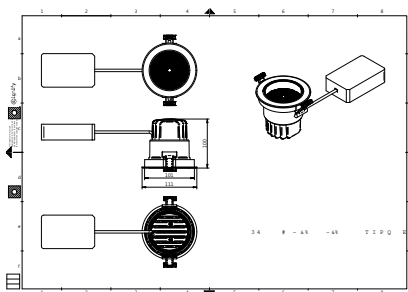

Truefashion Projector GCGM

Initial performance (IEC compliant)

Initial luminous flux (system flux)	2293 lm
Luminous flux tolerance	+/-10%
Initial LED luminaire efficacy	57 lm/W
Init. Corr. Color Temperature	4000 K
Init. Color Rendering Index	>90
Initial input power	40 W
Power consumption tolerance	+/-10%

Application conditions

Ambient temperature range	-15 to +35 °C

Product data

Full product code	911401522371
Order product name	RS700B LED40 940PW PSU MB WH HB
Order code	911401522371
Numerator - Quantity Per Pack	1
Numerator - Packs per outer box	1
Material Nr. (12NC)	911401522371
Copy Net Weight (Piece)	0.630 kg

Dimensional drawing

RS700B LED40 940PW PSU MB WH HB