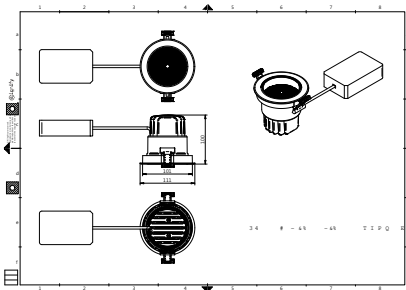

Truefashion Projector GCGM

Initial performance (IEC compliant)

Initial luminous flux (system flux)	4025 lm
Luminous flux tolerance	+/-10%
Initial LED luminaire efficacy	100 lm/W
Init. Corr. Color Temperature	4000 K
Init. Color Rendering Index	>90
Initial input power	40 W
Power consumption tolerance	+/-10%

Application conditions

Ambient temperature range	-15 to +35 °C

Product data

Full product code	911401521771
Order product name	RS700B LED40 940PW PSU MB WH
Order code	911401521771
Numerator - Quantity Per Pack	1
Numerator - Packs per outer box	1
Material Nr. (12NC)	911401521771
Copy Net Weight (Piece)	0.630 kg

Dimensional drawing

RS700B LED40 940PW PSU MB WH