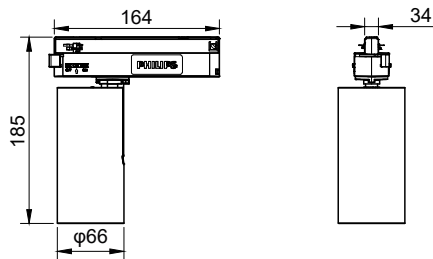

Truefashion Projector GCGM

Mechanical and housing

Housing Material	Aluminum
Reflector material	-
Optic material	Polymethyl methacrylate
Optical cover/lens material	Polymethyl methacrylate
Fixation material	Aluminum
Optical cover/lens finish	Clear
Overall length	164 mm
Overall height	185 mm
Overall diameter	66 mm
Color	Black

Approval and application

Ingress protection code	IP20 [Finger-protected]
Mech. impact protection code	-

Initial performance (IEC compliant)

Initial luminous flux (system flux)	1146.65 lm
Luminous flux tolerance	+/-10%
Initial LED luminaire efficacy	107.3 lm/W
Init. Corr. Color Temperature	3000 K
Init. Color Rendering Index	>80
Initial chromaticity	(0.434, 0.403) SDCM<3
Initial input power	10.7 W

Power consumption tolerance	+/-10%

Over time performance (IEC compliant)

Driver failure rate at 5000 h	0.14 %
Median useful life L70B50	50000 h
Median useful life L80B50	50000 h
Median useful life L90B50	32600 h

Application conditions

Ambient temperature range	-20 to +35 °C
Maximum dim level	Not applicable
Suitable for random switching	No

Product data

Full product code	911401561861
Order product name	ST700T LED10 830 PSU MB 1C BK
Order code	911401561861
Numerator - Quantity Per Pack	1
Numerator - Packs per outer box	1
Material Nr. (12NC)	911401561861
Net Weight (Piece)	0.450 kg

Dimensional drawing

ST700T LED10 830 PSU MB 1C BK