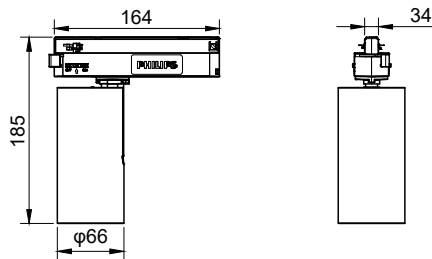

Truefashion Projector GCGM

Mechanical and housing

Housing Material	Aluminum
Reflector material	-
Optic material	Polymethyl methacrylate
Optical cover/lens material	Polymethyl methacrylate
Fixation material	Aluminum
Optical cover/lens finish	Clear
Overall length	164 mm
Overall height	185 mm
Overall diameter	66 mm
Color	White

Approval and application

Ingress protection code	IP20 [Finger-protected]
Mech. impact protection code	-

Initial performance (IEC compliant)

Initial luminous flux (system flux)	1146.65 lm
Luminous flux tolerance	+/-10%
Initial LED luminaire efficacy	107.3 lm/W
Init. Corr. Color Temperature	3000 K
Init. Color Rendering Index	>80
Initial chromaticity	(0.434, 0.403) SDCM<3
Initial input power	10.7 W

Power consumption tolerance	+/-10%

Over time performance (IEC compliant)

Driver failure rate at 5000 h	0.14 %
Median useful life L70B50	50000 h
Median useful life L80B50	50000 h
Median useful life L90B50	32600 h

Application conditions

Ambient temperature range	-20 to +35 °C
Maximum dim level	Not applicable
Suitable for random switching	No

Product data

Full product code	911401561661
Order product name	ST700T LED10 830 PSU MB 1C WH
Order code	911401561661
Numerator - Quantity Per Pack	1
Numerator - Packs per outer box	1
Material Nr. (12NC)	911401561661
Net Weight (Piece)	0.450 kg

Dimensional drawing

ST700T LED10 830 PSU MB 1C WH