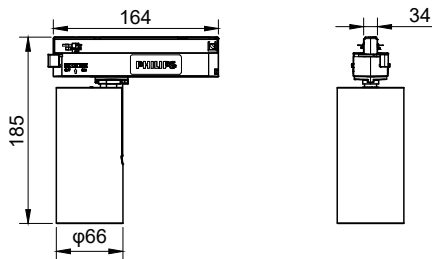

Truefashion Projector GCGM

Mechanical and housing

Housing Material	Aluminum
Reflector material	-
Optic material	Polymethyl methacrylate
Optical cover/lens material	Polymethyl methacrylate
Fixation material	Aluminum
Optical cover/lens finish	Clear
Overall length	164 mm
Overall height	185 mm
Overall diameter	66 mm
Color	Black

Approval and application

Ingress protection code	IP20 [Finger-protected]
Mech. impact protection code	-

Initial performance (IEC compliant)

Initial luminous flux (system flux)	1079.2 lm
Luminous flux tolerance	+/-10%
Initial LED luminaire efficacy	101 lm/W
Init. Corr. Color Temperature	3000 K
Init. Color Rendering Index	>80
Initial chromaticity	(0.434, 0.403) SDCM<3
Initial input power	10.7 W

Power consumption tolerance	+/-10%

Over time performance (IEC compliant)

Driver failure rate at 5000 h	0.14 %
Median useful life L70B50	50000 h
Median useful life L80B50	50000 h
Median useful life L90B50	32600 h

Application conditions

Ambient temperature range	-20 to +35 °C
Maximum dim level	Not applicable
Suitable for random switching	No

Product data

Full product code	911401561961
Order product name	ST700T LED10 830 PSU WB 1C BK
Order code	911401561961
Numerator - Quantity Per Pack	1
Numerator - Packs per outer box	1
Material Nr. (12NC)	911401561961
Net Weight (Piece)	0.450 kg

Dimensional drawing

ST700T LED10 830 PSU WB 1C BK