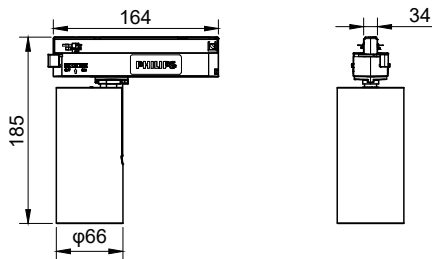

Truefashion Projector GCGM

Mechanical and housing

Housing Material	Aluminum
Reflector material	-
Optic material	Polymethyl methacrylate
Optical cover/lens material	Polymethyl methacrylate
Fixation material	Aluminum
Optical cover/lens finish	Clear
Overall length	164 mm
Overall height	185 mm
Overall diameter	66 mm
Color	White

Approval and application

Ingress protection code	IP20 [Finger-protected]
Mech. impact protection code	-

Initial performance (IEC compliant)

Initial luminous flux (system flux)	1079.2 lm
Luminous flux tolerance	+/-10%
Initial LED luminaire efficacy	101 lm/W
Init. Corr. Color Temperature	3000 K
Init. Color Rendering Index	>80
Initial chromaticity	(0.434, 0.403) SDCM<3
Initial input power	10.7 W

Power consumption tolerance	+/-10%

Over time performance (IEC compliant)

Driver failure rate at 5000 h	0.14 %
Median useful life L70B50	50000 h
Median useful life L80B50	50000 h
Median useful life L90B50	32600 h

Application conditions

Ambient temperature range	-20 to +35 °C
Maximum dim level	Not applicable
Suitable for random switching	No

Product data

Full product code	911401561761
Order product name	ST700T LED10 830 PSU WB 1C WH
Order code	911401561761
Numerator - Quantity Per Pack	1
Numerator - Packs per outer box	1
Material Nr. (12NC)	911401561761
Net Weight (Piece)	0.450 kg

Dimensional drawing

ST700T LED10 830 PSU WB 1C WH