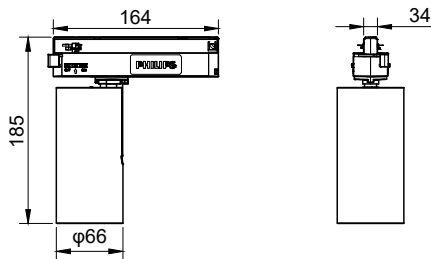

Truefashion Projector GCGM

Mechanical and housing

Housing Material	Aluminum
Reflector material	-
Optic material	Polymethyl methacrylate
Optical cover/lens material	Polymethyl methacrylate
Fixation material	Aluminum
Optical cover/lens finish	Clear
Overall length	164 mm
Overall height	185 mm
Overall diameter	66 mm
Color	White

Approval and application

Ingress protection code	IP20 [Finger-protected]
Mech. impact protection code	-

Initial performance (IEC compliant)

Initial luminous flux (system flux)	2051.05 lm
Luminous flux tolerance	+/-10%
Initial LED luminaire efficacy	92.2 lm/W
Init. Corr. Color Temperature	3000 K
Init. Color Rendering Index	>80
Initial chromaticity	(0.434, 0.403) SDCM<3
Initial input power	22.3 W

Power consumption tolerance	+/-10%

Over time performance (IEC compliant)

Driver failure rate at 5000 h	0.14 %
Median useful life L70B50	50000 h
Median useful life L80B50	50000 h
Median useful life L90B50	32600 h

Application conditions

Ambient temperature range	-20 to +35 °C
Maximum dim level	Not applicable
Suitable for random switching	No

Product data

Full product code	911401562061
Order product name	ST700T LED20 830 PSU NB 1C WH
Order code	911401562061
Numerator - Quantity Per Pack	1
Numerator - Packs per outer box	1
Material Nr. (12NC)	911401562061
Net Weight (Piece)	0.450 kg

Dimensional drawing

ST700T LED20 830 PSU NB 1C WH