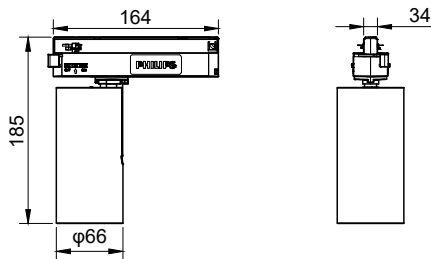

Truefashion Projector GCGM

Mechanical and housing

Housing Material	Aluminum
Reflector material	-
Optic material	Polymethyl methacrylate
Optical cover/lens material	Polymethyl methacrylate
Fixation material	Aluminum
Optical cover/lens finish	Clear
Overall length	164 mm
Overall height	185 mm
Overall diameter	66 mm
Color	Black

Approval and application

Ingress protection code	IP20 [Finger-protected]
Mech. impact protection code	-

Initial performance (IEC compliant)

Initial luminous flux (system flux)	1930.4 lm
Luminous flux tolerance	+/-10%
Initial LED luminaire efficacy	86.7 lm/W
Init. Corr. Color Temperature	3000 K
Init. Color Rendering Index	>80
Initial chromaticity	(0.434, 0.403) SDCM<3
Initial input power	22.3 W

Power consumption tolerance	+/-10%

Over time performance (IEC compliant)

Driver failure rate at 5000 h	0.14 %
Median useful life L70B50	50000 h
Median useful life L80B50	50000 h
Median useful life L90B50	32600 h

Application conditions

Ambient temperature range	-20 to +35 °C
Maximum dim level	Not applicable
Suitable for random switching	No

Product data

Full product code	911401562361
Order product name	ST700T LED20 830 PSU WB 1C BK
Order code	911401562361
Numerator - Quantity Per Pack	1
Numerator - Packs per outer box	1
Material Nr. (12NC)	911401562361
Net Weight (Piece)	0.450 kg

Dimensional drawing

ST700T LED20 830 PSU WB 1C BK