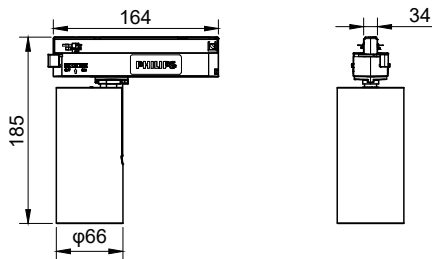

Truefashion Projector GCGM

Mechanical and housing

Housing Material	Aluminum
Reflector material	-
Optic material	Polymethyl methacrylate
Optical cover/lens material	Polymethyl methacrylate
Fixation material	Aluminum
Optical cover/lens finish	Clear
Overall length	164 mm
Overall height	185 mm
Overall diameter	66 mm
Color	White

Approval and application

Ingress protection code	IP20 [Finger-protected]
Mech. impact protection code	-

Initial performance (IEC compliant)

Initial luminous flux (system flux)	1930.4 lm
Luminous flux tolerance	+/-10%
Initial LED luminaire efficacy	86.7 lm/W
Init. Corr. Color Temperature	3000 K
Init. Color Rendering Index	>80
Initial chromaticity	(0.434, 0.403) SDCM<3
Initial input power	22.3 W

Power consumption tolerance	+/-10%

Over time performance (IEC compliant)

Driver failure rate at 5000 h	0.14 %
Median useful life L70B50	50000 h
Median useful life L80B50	50000 h
Median useful life L90B50	32600 h

Application conditions

Ambient temperature range	-20 to +35 °C
Maximum dim level	Not applicable
Suitable for random switching	No

Product data

Full product code	911401562161
Order product name	ST700T LED20 830 PSU WB 1C WH
Order code	911401562161
Numerator - Quantity Per Pack	1
Numerator - Packs per outer box	1
Material Nr. (12NC)	911401562161
Net Weight (Piece)	0.450 kg

Dimensional drawing

ST700T LED20 830 PSU WB 1C WH