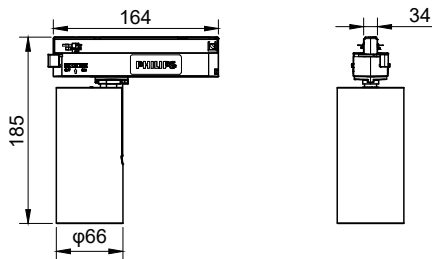

Truefashion Projector GCGM

Mechanical and housing

Housing Material	Aluminum
Reflector material	-
Optic material	Polymethyl methacrylate
Optical cover/lens material	Polymethyl methacrylate
Fixation material	Aluminum
Optical cover/lens finish	Clear
Overall length	164 mm
Overall height	185 mm
Overall diameter	80 mm
Color	Black

Approval and application

Ingress protection code	IP20 [Finger-protected]
Mech. impact protection code	-

Initial performance (IEC compliant)

Initial luminous flux (system flux)	1038.4 lm
Luminous flux tolerance	+/-10%
Initial LED luminaire efficacy	46.7 lm/W
Init. Corr. Color Temperature	3000 K
Init. Color Rendering Index	>90
Initial chromaticity	(0.422, 0.386) SDCM<3
Initial input power	22.3 W

Power consumption tolerance	+/-10%

Over time performance (IEC compliant)

Driver failure rate at 5000 h	0.14 %
Median useful life L70B50	50000 h
Median useful life L80B50	50000 h
Median useful life L90B50	32600 h

Application conditions

Ambient temperature range	-20 to +35 °C
Maximum dim level	Not applicable
Suitable for random switching	No

Product data

Full product code	911401548161
Order product name	ST700T LED20 930PC PSU MB 1C BK HB
Order code	911401548161
Numerator - Quantity Per Pack	1
Numerator - Packs per outer box	1
Material Nr. (12NC)	911401548161
Net Weight (Piece)	0.449 kg

Dimensional drawing

ST700T LED20 930PC PSU MB 1C BK HB