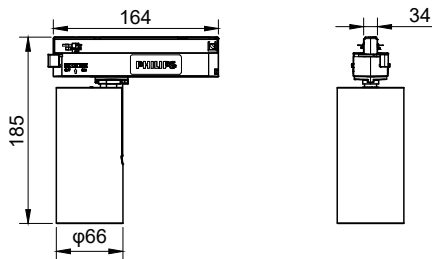

Truefashion Projector GCGM

Mechanical and housing

Housing Material	Aluminum
Reflector material	-
Optic material	Polymethyl methacrylate
Optical cover/lens material	Polymethyl methacrylate
Fixation material	Aluminum
Optical cover/lens finish	Clear
Overall length	164 mm
Overall height	185 mm
Overall diameter	66 mm
Color	Black

Approval and application

Ingress protection code	IP20 [Finger-protected]
Mech. impact protection code	-

Initial performance (IEC compliant)

Initial luminous flux (system flux)	1604.8 lm
Luminous flux tolerance	+/-10%
Initial LED luminaire efficacy	72.1 lm/W
Init. Corr. Color Temperature	3000 K
Init. Color Rendering Index	>90
Initial chromaticity	(0.422, 0.386) SDCM<3
Initial input power	22.3 W

Power consumption tolerance	+/-10%

Over time performance (IEC compliant)

Driver failure rate at 5000 h	0.14 %
Median useful life L70B50	50000 h
Median useful life L80B50	50000 h
Median useful life L90B50	32600 h

Application conditions

Ambient temperature range	-20 to +35 °C
Maximum dim level	Not applicable
Suitable for random switching	No

Product data

Full product code	911401547061
Order product name	ST700T LED20 930PC PSU MB 1C BK
Order code	911401547061
Numerator - Quantity Per Pack	1
Numerator - Packs per outer box	1
Material Nr. (12NC)	911401547061
Net Weight (Piece)	0.449 kg

Dimensional drawing

ST700T LED20 930PC PSU MB 1C BK