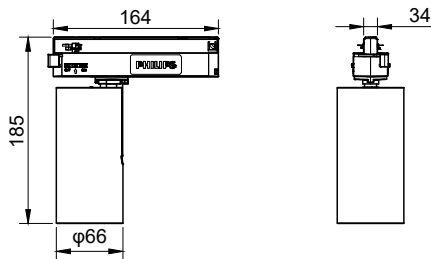

Truefashion Projector GCGM

Mechanical and housing

Housing Material	Aluminum
Reflector material	-
Optic material	Polymethyl methacrylate
Optical cover/lens material	Polymethyl methacrylate
Fixation material	Aluminum
Optical cover/lens finish	Clear
Overall length	164 mm
Overall height	185 mm
Overall diameter	66 mm
Color	White

Approval and application

Ingress protection code	IP20 [Finger-protected]
Mech. impact protection code	-

Initial performance (IEC compliant)

Initial luminous flux (system flux)	1604.8 lm
Luminous flux tolerance	+/-10%
Initial LED luminaire efficacy	72.1 lm/W
Init. Corr. Color Temperature	3000 K
Init. Color Rendering Index	>90
Initial chromaticity	(0.422, 0.386) SDCM<3
Initial input power	22.3 W

Power consumption tolerance	+/-10%

Over time performance (IEC compliant)

Driver failure rate at 5000 h	0.14 %
Median useful life L70B50	50000 h
Median useful life L80B50	50000 h
Median useful life L90B50	32600 h

Application conditions

Ambient temperature range	-20 to +35 °C
Maximum dim level	Not applicable
Suitable for random switching	No

Product data

Full product code	911401546761
Order product name	ST700T LED20 930PC PSU MB 1C WH
Order code	911401546761
Numerator - Quantity Per Pack	1
Numerator - Packs per outer box	1
Material Nr. (12NC)	911401546761
Net Weight (Piece)	0.449 kg

Dimensional drawing

ST700T LED20 930PC PSU MB 1C WH