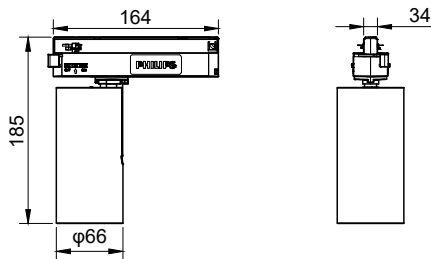

Truefashion Projector GCGM

Mechanical and housing

Housing Material	Aluminum
Reflector material	-
Optic material	Polymethyl methacrylate
Optical cover/lens material	Polymethyl methacrylate
Fixation material	Aluminum
Optical cover/lens finish	Clear
Overall length	164 mm
Overall height	185 mm
Overall diameter	66 mm
Color	White

Approval and application

Ingress protection code	IP20 [Finger-protected]
Mech. impact protection code	-

Initial performance (IEC compliant)

Initial luminous flux (system flux)	1604.8 lm
Luminous flux tolerance	+/-10%
Initial LED luminaire efficacy	72.1 lm/W
Init. Corr. Color Temperature	3000 K
Init. Color Rendering Index	>90
Initial chromaticity	(0.422, 0.386) SDCM<3
Initial input power	22.3 W

Power consumption tolerance	+/-10%

Over time performance (IEC compliant)

Driver failure rate at 5000 h	0.14 %
Median useful life L70B50	50000 h
Median useful life L80B50	50000 h
Median useful life L90B50	32600 h

Application conditions

Ambient temperature range	-20 to +35 °C
Maximum dim level	Not applicable
Suitable for random switching	No

Product data

Full product code	911401546661
Order product name	ST700T LED20 930PC PSU NB 1C WH
Order code	911401546661
Numerator - Quantity Per Pack	1
Numerator - Packs per outer box	1
Material Nr. (12NC)	911401546661
Net Weight (Piece)	0.449 kg

Dimensional drawing

ST700T LED20 930PC PSU NB 1C WH