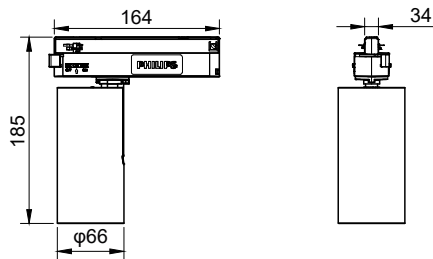

Truefashion Projector GCGM

Mechanical and housing

Housing Material	Aluminum
Reflector material	-
Optic material	Polymethyl methacrylate
Optical cover/lens material	Polymethyl methacrylate
Fixation material	Aluminum
Optical cover/lens finish	Clear
Overall length	164 mm
Overall height	185 mm
Overall diameter	66 mm
Color	Black

Approval and application

Ingress protection code	IP20 [Finger-protected]
Mech. impact protection code	-

Initial performance (IEC compliant)

Initial luminous flux (system flux)	1510.4 lm
Luminous flux tolerance	+/-10%
Initial LED luminaire efficacy	67.9 lm/W
Init. Corr. Color Temperature	3000 K
Init. Color Rendering Index	>90
Initial chromaticity	(0.422, 0.386) SDCM<3
Initial input power	22.3 W

Power consumption tolerance	+/-10%

Over time performance (IEC compliant)

Driver failure rate at 5000 h	0.14 %
Median useful life L70B50	50000 h
Median useful life L80B50	50000 h
Median useful life L90B50	32600 h

Application conditions

Ambient temperature range	-20 to +35 °C
Maximum dim level	Not applicable
Suitable for random switching	No

Product data

Full product code	911401547161
Order product name	ST700T LED20 930PC PSU WB 1C BK
Order code	911401547161
Numerator - Quantity Per Pack	1
Numerator - Packs per outer box	1
Material Nr. (12NC)	911401547161
Net Weight (Piece)	0.449 kg

Dimensional drawing

ST700T LED20 930PC PSU WB 1C BK