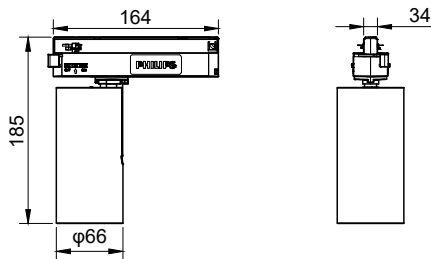

Truefashion Projector GCGM

Mechanical and housing

Housing Material	Aluminum
Reflector material	-
Optic material	Polymethyl methacrylate
Optical cover/lens material	Polymethyl methacrylate
Fixation material	Aluminum
Optical cover/lens finish	Clear
Overall length	164 mm
Overall height	185 mm
Overall diameter	66 mm
Color	White

Approval and application

Ingress protection code	IP20 [Finger-protected]
Mech. impact protection code	-

Initial performance (IEC compliant)

Initial luminous flux (system flux)	1510.4 lm
Luminous flux tolerance	+/-10%
Initial LED luminaire efficacy	67.9 lm/W
Init. Corr. Color Temperature	3000 K
Init. Color Rendering Index	>90
Initial chromaticity	(0.422, 0.386) SDCM<3
Initial input power	22.3 W

Power consumption tolerance	+/-10%

Over time performance (IEC compliant)

Driver failure rate at 5000 h	0.14 %
Median useful life L70B50	50000 h
Median useful life L80B50	50000 h
Median useful life L90B50	32600 h

Application conditions

Ambient temperature range	-20 to +35 °C
Maximum dim level	Not applicable
Suitable for random switching	No

Product data

Full product code	911401546861
Order product name	ST700T LED20 930PC PSU WB 1C WH
Order code	911401546861
Numerator - Quantity Per Pack	1
Numerator - Packs per outer box	1
Material Nr. (12NC)	911401546861
Net Weight (Piece)	0.449 kg

Dimensional drawing

ST700T LED20 930PC PSU WB 1C WH