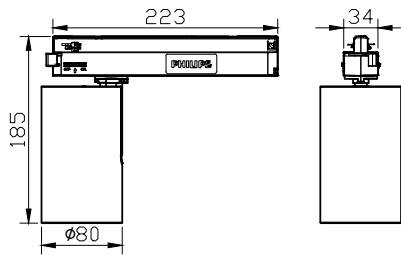

Truefashion Projector GCGM

Mechanical and housing

Housing Material	Aluminum
Reflector material	-
Optic material	Polymethyl methacrylate
Optical cover/lens material	Polymethyl methacrylate
Fixation material	Aluminum
Optical cover/lens finish	Clear
Overall length	223 mm
Overall height	185 mm
Overall diameter	80 mm
Color	Black

Approval and application

Ingress protection code	IP20 [Finger-protected]
Mech. impact protection code	-

Initial performance (IEC compliant)

Initial luminous flux (system flux)	2684.72 lm
Luminous flux tolerance	+/-10%
Initial LED luminaire efficacy	70.5 lm/W
Init. Corr. Color Temperature	3000 K
Init. Color Rendering Index	>90
Initial chromaticity	(0.422, 0.386) SDCM<3
Initial input power	38.1 W

Power consumption tolerance	+/-10%

Over time performance (IEC compliant)

Driver failure rate at 5000 h	0.14 %
Median useful life L70B50	50000 h
Median useful life L80B50	45000 h
Median useful life L90B50	21200 h

Application conditions

Ambient temperature range	-20 to +35 °C
Maximum dim level	Not applicable
Suitable for random switching	No

Product data

Full product code	911401547461
Order product name	ST700T LED30 930PC PSU MB 1C BK
Order code	911401547461
Numerator - Quantity Per Pack	1
Numerator - Packs per outer box	1
Material Nr. (12NC)	911401547461
Net Weight (Piece)	0.599 kg

Dimensional drawing

ST700T LED30 930PC PSU MB 1C BK