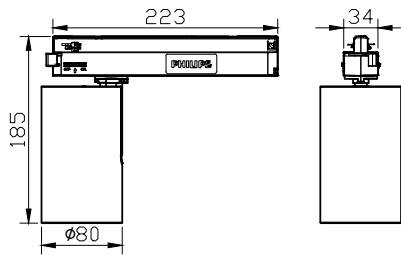

Truefashion Projector GCGM

Mechanical and housing

Housing Material	Aluminum
Reflector material	-
Optic material	Polymethyl methacrylate
Optical cover/lens material	Polymethyl methacrylate
Fixation material	Aluminum
Optical cover/lens finish	Clear
Overall length	223 mm
Overall height	185 mm
Overall diameter	80 mm
Color	White

Approval and application

Ingress protection code	IP20 [Finger-protected]
Mech. impact protection code	-

Initial performance (IEC compliant)

Initial luminous flux (system flux)	2684.72 lm
Luminous flux tolerance	+/-10%
Initial LED luminaire efficacy	70.5 lm/W
Init. Corr. Color Temperature	3000 K
Init. Color Rendering Index	>90
Initial chromaticity	(0.422, 0.386) SDCM<3
Initial input power	38.1 W

Power consumption tolerance	+/-10%

Over time performance (IEC compliant)

Driver failure rate at 5000 h	0.14 %
Median useful life L70B50	50000 h
Median useful life L80B50	45000 h
Median useful life L90B50	21200 h

Application conditions

Ambient temperature range	-20 to +35 °C
Maximum dim level	Not applicable
Suitable for random switching	No

Product data

Full product code	911401547261
Order product name	ST700T LED30 930PC PSU MB 1C WH
Order code	911401547261
Numerator - Quantity Per Pack	1
Numerator - Packs per outer box	1
Material Nr. (12NC)	911401547261
Net Weight (Piece)	0.599 kg

Dimensional drawing

ST700T LED30 930PC PSU MB 1C WH