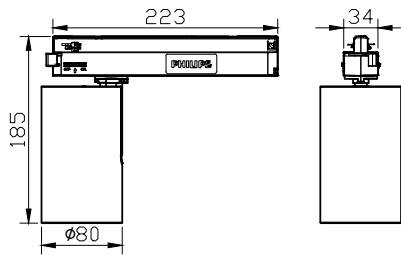

Truefashion Projector GCGM

Mechanical and housing

Housing Material	Aluminum
Reflector material	-
Optic material	Polymethyl methacrylate
Optical cover/lens material	Polymethyl methacrylate
Fixation material	Aluminum
Optical cover/lens finish	Clear
Overall length	223 mm
Overall height	185 mm
Overall diameter	80 mm
Color	Black

Approval and application

Ingress protection code	IP20 [Finger-protected]
Mech. impact protection code	-

Initial performance (IEC compliant)

Initial luminous flux (system flux)	2575.88 lm
Luminous flux tolerance	+/-10%
Initial LED luminaire efficacy	67.6 lm/W
Init. Corr. Color Temperature	3000 K
Init. Color Rendering Index	>90
Initial chromaticity	(0.422, 0.386) SDCM<3
Initial input power	38.1 W

Power consumption tolerance	+/-10%

Over time performance (IEC compliant)

Driver failure rate at 5000 h	0.14 %
Median useful life L70B50	50000 h
Median useful life L80B50	45000 h
Median useful life L90B50	21200 h

Application conditions

Ambient temperature range	-20 to +35 °C
Maximum dim level	Not applicable
Suitable for random switching	No

Product data

Full product code	911401547561
Order product name	ST700T LED30 930PC PSU WB 1C BK
Order code	911401547561
Numerator - Quantity Per Pack	1
Numerator - Packs per outer box	1
Material Nr. (12NC)	911401547561
Net Weight (Piece)	0.599 kg

Dimensional drawing

ST700T LED30 930PC PSU WB 1C BK