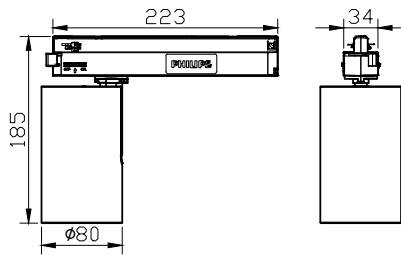

Truefashion Projector GCGM

Mechanical and housing

Housing Material	Aluminum
Reflector material	-
Optic material	Polymethyl methacrylate
Optical cover/lens material	Polymethyl methacrylate
Fixation material	Aluminum
Optical cover/lens finish	Clear
Overall length	223 mm
Overall height	185 mm
Overall diameter	80 mm
Color	White

Approval and application

Ingress protection code	IP20 [Finger-protected]
Mech. impact protection code	-

Initial performance (IEC compliant)

Initial luminous flux (system flux)	2575.9 lm
Luminous flux tolerance	+/-10%
Initial LED luminaire efficacy	67.6 lm/W
Init. Corr. Color Temperature	3000 K
Init. Color Rendering Index	>90
Initial chromaticity	(0.422, 0.386) SDCM<3
Initial input power	38.1 W

Power consumption tolerance	+/-10%

Over time performance (IEC compliant)

Driver failure rate at 5000 h	0.14 %
Median useful life L70B50	50000 h
Median useful life L80B50	45000 h
Median useful life L90B50	21200 h

Application conditions

Ambient temperature range	-20 to +35 °C
Maximum dim level	Not applicable
Suitable for random switching	No

Product data

Full product code	911401547361
Order product name	ST700T LED30 930PC PSU WB 1C WH
Order code	911401547361
Numerator - Quantity Per Pack	1
Numerator - Packs per outer box	1
Material Nr. (12NC)	911401547361
Net Weight (Piece)	0.599 kg

Dimensional drawing

ST700T LED30 930PC PSU WB 1C WH