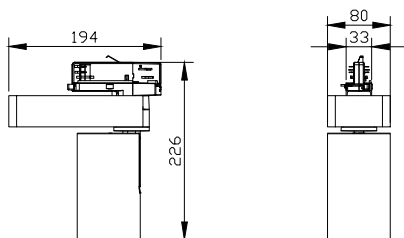

Warnings and Safety

- 3 years

Product data

General information		Controls and dimming	
Light source color	PremiumWhite with CRI ≥90, and color temperature 3000K	Dimmable	No
Optical cover/lens type	Fashion proof optic beam angle 24°	Mechanical and housing	
Control interface	DALI	Housing Material	Aluminum
Protection class IEC	Safety class II	Optical cover/lens material	Polymethyl methacrylate
CE mark	CE mark	Optical cover/lens finish	Clear
Number of products on MCB of 16 A type B	-	Overall length	226 mm
Light source engine type	-	Overall height	194 mm
Operating and electrical		Overall diameter	80 mm
Input Voltage	220 to 240 V	Color	White and black
Input Frequency	50 or 60 Hz	Approval and application	
Power Factor (Min)	0.9	Ingress protection code	IP20 [Finger-protected]

Truefashion Projector GCGM

Mech. impact protection code	-
Initial performance (IEC compliant)	
Initial luminous flux (system flux)	3168.44 lm
Luminous flux tolerance	+/-10%
Initial LED luminaire efficacy	90.61613412228797 lm/W
Init. Corr. Color Temperature	3000 K
Init. Color Rendering Index	>90
Initial input power	35 W
Power consumption tolerance	+/-10%
Application conditions	
Ambient temperature range	-20 to +35 °C

Product data	
Full product code	911401575961
Order product name	ST700T LED30 930PW PSD VLC MB BK
Order code	911401575961
Numerator - Quantity Per Pack	1
Numerator - Packs per outer box	1
Material Nr. (12NC)	911401575961
Net Weight (Piece)	0.899 kg

Dimensional drawing

ST700T LED30 930PW PSD VLC MB BK