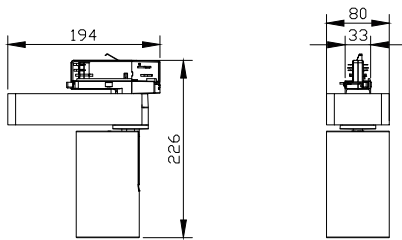

Warnings and Safety

- 3 years

Product data

General information		Controls and dimming	
Light source color	PremiumWhite with CRI ≥90, and color temperature 3000K	Dimmable	No
Optical cover/lens type	Fashion proof optic beam angle 24°	Mechanical and housing	
Control interface	DALI	Housing Material	Aluminum
Protection class IEC	Safety class II	Optical cover/lens material	Polymethyl methacrylate
CE mark	CE mark	Optical cover/lens finish	Clear
Number of products on MCB of 16 A type B	-	Overall length	226 mm
Light source engine type	-	Overall height	194 mm
Operating and electrical		Overall diameter	80 mm
Input Voltage	220 to 240 V	Color	White and black
Input Frequency	50 or 60 Hz	Approval and application	
Power Factor (Min)	0.9	Ingress protection code	IP20 [Finger-protected]

Truefashion Projector GCGM

Mech. impact protection code	-
Initial performance (IEC compliant)	
Initial luminous flux (system flux)	3168.44 lm
Luminous flux tolerance	+/-10%
Initial LED luminaire efficacy	90.61613412228797 lm/W
Init. Corr. Color Temperature	3000 K
Init. Color Rendering Index	>90
Initial input power	35 W
Power consumption tolerance	+/-10%
Application conditions	
Ambient temperature range	-20 to +35 °C

Product data	
Full product code	911401576161
Order product name	ST700T LED30 930PW PSD VLC MB WH
Order code	911401576161
Numerator - Quantity Per Pack	1
Numerator - Packs per outer box	1
Material Nr. (12NC)	911401576161
Net Weight (Piece)	0.899 kg

Dimensional drawing

ST700T LED30 930PW PSD VLC MB WH