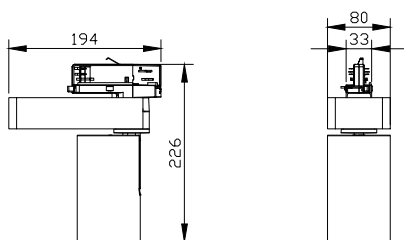

Truefashion Projector GCGM

Mech. impact protection code	-

Initial performance (IEC compliant)

Initial luminous flux (system flux)	3001.68 lm
Luminous flux tolerance	+/-10%
Initial LED luminaire efficacy	85.84686390532543 lm/W
Init. Corr. Color Temperature	3000 K
Init. Color Rendering Index	>90
Initial input power	35 W
Power consumption tolerance	+/-10%

Application conditions

Ambient temperature range	-20 to +35 °C

Product data	
Full product code	911401576061
Order product name	ST700T LED30 930PW PSD VLC WB BK
Order code	911401576061
Numerator - Quantity Per Pack	1
Numerator - Packs per outer box	1
Material Nr. (12NC)	911401576061
Net Weight (Piece)	0.899 kg

Dimensional drawing

ST700T LED30 930PW PSD VLC WB BK