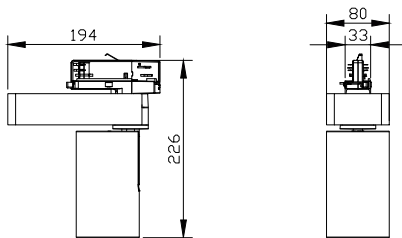

Warnings and Safety

- 3 years

Product data

General information		Controls and dimming	
Light source color	PremiumWhite with CRI ≥90, and color temperature 3000K	Dimmable	No
Optical cover/lens type	Fashion proof optic beam angle 36°	Mechanical and housing	
Control interface	DALI	Housing Material	Aluminum
Protection class IEC	Safety class II	Optical cover/lens material	Polymethyl methacrylate
CE mark	CE mark	Optical cover/lens finish	Clear
Number of products on MCB of 16 A type B	-	Overall length	226 mm
Light source engine type	-	Overall height	194 mm
Operating and electrical		Overall diameter	80 mm
Input Voltage	220 to 240 V	Color	White and black
Input Frequency	50 or 60 Hz	Approval and application	
Power Factor (Min)	0.9	Ingress protection code	IP20 [Finger-protected]

Truefashion Projector GCGM

Mech. impact protection code	-
Initial performance (IEC compliant)	
Initial luminous flux (system flux)	3001.68 lm
Luminous flux tolerance	+/-10%
Initial LED luminaire efficacy	85.84686390532543 lm/W
Init. Corr. Color Temperature	3000 K
Init. Color Rendering Index	>90
Initial input power	35 W
Power consumption tolerance	+/-10%
Application conditions	
Ambient temperature range	-20 to +35 °C

Product data	
Full product code	911401576261
Order product name	ST700T LED30 930PW PSD VLC WB WH
Order code	911401576261
Numerator - Quantity Per Pack	1
Numerator - Packs per outer box	1
Material Nr. (12NC)	911401576261
Net Weight (Piece)	0.899 kg

Dimensional drawing

ST700T LED30 930PW PSD VLC WB WH