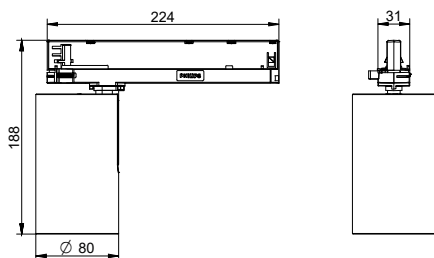

Truefashion Projector GCGM

Mech. impact protection code	-
Initial performance (IEC compliant)	
Initial luminous flux (system flux)	3168.44 lm
Luminous flux tolerance	+/-10%
Initial LED luminaire efficacy	85.40831032215648 lm/W
Init. Corr. Color Temperature	3000 K
Init. Color Rendering Index	>90
Initial input power	37.1 W
Power consumption tolerance	+/-10%
Application conditions	
Ambient temperature range	-20 to +35 °C

Product data	
Full product code	911401575561
Order product name	ST700T LED30 930PW PSU MB 3C BK
Order code	911401575561
Numerator - Quantity Per Pack	1
Numerator - Packs per outer box	1
Material Nr. (12NC)	911401575561
Net Weight (Piece)	0.599 kg

Dimensional drawing

ST700T LED30 930PW PSU MB 3C BK