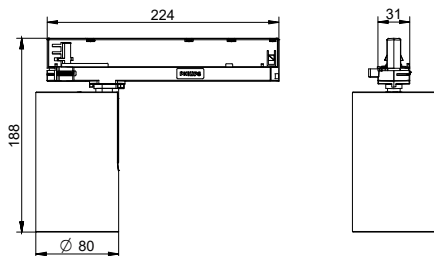

Truefashion Projector GCGM

Mech. impact protection code	-

Initial performance (IEC compliant)

Initial luminous flux (system flux)	3001.68 lm
Luminous flux tolerance	+/-10%
Initial LED luminaire efficacy	80.91313609467456 lm/W
Init. Corr. Color Temperature	3000 K
Init. Color Rendering Index	>90
Initial input power	37.1 W
Power consumption tolerance	+/-10%

Application conditions

Ambient temperature range	-20 to +35 °C

Product data

Full product code	911401575661
Order product name	ST700T LED30 930PW PSU WB 3C BK
Order code	911401575661
Numerator - Quantity Per Pack	1
Numerator - Packs per outer box	1
Material Nr. (12NC)	911401575661
Net Weight (Piece)	0.599 kg

Dimensional drawing

ST700T LED30 930PW PSU WB 3C BK