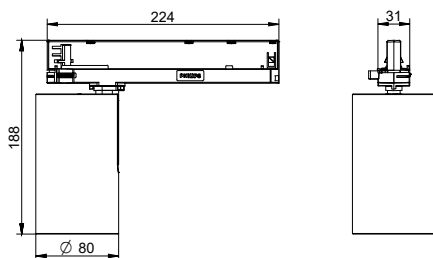

Truefashion Projector GCGM

Mech. impact protection code	-

Initial performance (IEC compliant)

Initial luminous flux (system flux)	3001.68 lm
Luminous flux tolerance	+/-10%
Initial LED luminaire efficacy	80.91313609467456 lm/W
Init. Corr. Color Temperature	3000 K
Init. Color Rendering Index	>90
Initial input power	37.1 W
Power consumption tolerance	+/-10%

Application conditions

Ambient temperature range	-20 to +35 °C

Product data

Full product code	911401575861
Order product name	ST700T LED30 930PW PSU WB 3C WH
Order code	911401575861
Numerator - Quantity Per Pack	1
Numerator - Packs per outer box	1
Material Nr. (12NC)	911401575861
Net Weight (Piece)	0.599 kg

Dimensional drawing

ST700T LED30 930PW PSU WB 3C WH