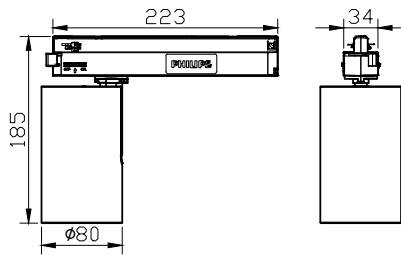

Truefashion Projector GCGM

Mechanical and housing

Housing Material	Aluminum
Reflector material	-
Optic material	Polymethyl methacrylate
Optical cover/lens material	Polymethyl methacrylate
Fixation material	Aluminum
Optical cover/lens finish	Clear
Overall length	223 mm
Overall height	185 mm
Overall diameter	80 mm
Color	Black

Approval and application

Ingress protection code	IP20 [Finger-protected]
Mech. impact protection code	-

Initial performance (IEC compliant)

Initial luminous flux (system flux)	3299.16 lm
Luminous flux tolerance	+/-10%
Initial LED luminaire efficacy	75.3 lm/W
Init. Corr. Color Temperature	3000 K
Init. Color Rendering Index	>90
Initial chromaticity	(0.422, 0.386) SDCM<3
Initial input power	43.8 W

Power consumption tolerance	+/-10%

Over time performance (IEC compliant)

Driver failure rate at 5000 h	0.23 %
Median useful life L70B50	50000 h
Median useful life L80B50	38700 h
Median useful life L90B50	18200 h

Application conditions

Ambient temperature range	-20 to +35 °C
Maximum dim level	Not applicable
Suitable for random switching	No

Product data

Full product code	911401547861
Order product name	ST700T LED40 930PC PSU MB 1C BK
Order code	911401547861
Numerator - Quantity Per Pack	1
Numerator - Packs per outer box	1
Material Nr. (12NC)	911401547861
Net Weight (Piece)	0.599 kg

Dimensional drawing

ST700T LED40 930PC PSU MB 1C BK