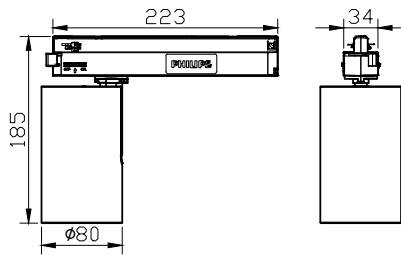

Truefashion Projector GCGM

Mechanical and housing

Housing Material	Aluminum
Reflector material	-
Optic material	Polymethyl methacrylate
Optical cover/lens material	Polymethyl methacrylate
Fixation material	Aluminum
Optical cover/lens finish	Clear
Overall length	223 mm
Overall height	185 mm
Overall diameter	80 mm
Color	White

Approval and application

Ingress protection code	IP20 [Finger-protected]
Mech. impact protection code	-

Initial performance (IEC compliant)

Initial luminous flux (system flux)	1953.45 lm
Luminous flux tolerance	+/-10%
Initial LED luminaire efficacy	44.6 lm/W
Init. Corr. Color Temperature	3000 K
Init. Color Rendering Index	>80
Initial chromaticity	(0.422, 0.386) SDCM<3
Initial input power	43.8 W

Power consumption tolerance	+/-10%

Over time performance (IEC compliant)

Driver failure rate at 5000 h	0.23 %
Median useful life L70B50	50000 h
Median useful life L80B50	38700 h
Median useful life L90B50	18200 h

Application conditions

Ambient temperature range	-20 to +35 °C
Maximum dim level	Not applicable
Suitable for random switching	No

Product data

Full product code	911401548261
Order product name	ST700T LED40 930PC PSU MB 1C WH HB
Order code	911401548261
Numerator - Quantity Per Pack	1
Numerator - Packs per outer box	1
Material Nr. (12NC)	911401548261
Net Weight (Piece)	0.599 kg

Dimensional drawing

ST700T LED40 930PC PSU MB 1C WH HB