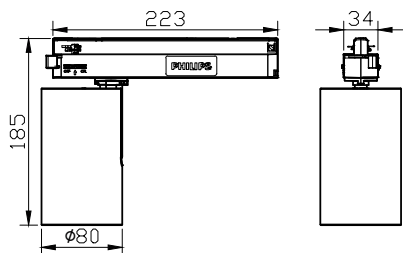

Truefashion Projector GCGM

Mechanical and housing

Housing Material	Aluminum
Reflector material	-
Optic material	Polymethyl methacrylate
Optical cover/lens material	Polymethyl methacrylate
Fixation material	Aluminum
Optical cover/lens finish	Clear
Overall length	223 mm
Overall height	185 mm
Overall diameter	80 mm
Color	White

Approval and application

Ingress protection code	IP20 [Finger-protected]
Mech. impact protection code	-

Initial performance (IEC compliant)

Initial luminous flux (system flux)	3299.16 lm
Luminous flux tolerance	+/-10%
Initial LED luminaire efficacy	75.3 lm/W
Init. Corr. Color Temperature	3000 K
Init. Color Rendering Index	>90
Initial chromaticity	(0.422, 0.386) SDCM<3
Initial input power	43.8 W

Power consumption tolerance	+/-10%

Over time performance (IEC compliant)

Driver failure rate at 5000 h	0.23 %
Median useful life L70B50	50000 h
Median useful life L80B50	38700 h
Median useful life L90B50	18200 h

Application conditions

Ambient temperature range	-20 to +35 °C
Maximum dim level	Not applicable
Suitable for random switching	No

Product data

Full product code	911401547661
Order product name	ST700T LED40 930PC PSU MB 1C WH
Order code	911401547661
Numerator - Quantity Per Pack	1
Numerator - Packs per outer box	1
Material Nr. (12NC)	911401547661
Net Weight (Piece)	0.599 kg

Dimensional drawing

ST700T LED40 930PC PSU MB 1C WH