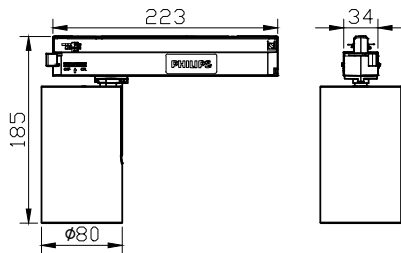

Truefashion Projector GCGM

Mechanical and housing

Housing Material	Aluminum
Reflector material	-
Optic material	Polymethyl methacrylate
Optical cover/lens material	Polymethyl methacrylate
Fixation material	Aluminum
Optical cover/lens finish	Clear
Overall length	223 mm
Overall height	185 mm
Overall diameter	80 mm
Color	Black

Approval and application

Ingress protection code	IP20 [Finger-protected]
Mech. impact protection code	-

Initial performance (IEC compliant)

Initial luminous flux (system flux)	3125.52 lm
Luminous flux tolerance	+/-10%
Initial LED luminaire efficacy	71.4 lm/W
Init. Corr. Color Temperature	3000 K
Init. Color Rendering Index	>90
Initial chromaticity	(0.422, 0.386) SDCM<3
Initial input power	43.8 W

Power consumption tolerance	+/-10%

Over time performance (IEC compliant)

Driver failure rate at 5000 h	0.23 %
Median useful life L70B50	50000 h
Median useful life L80B50	38700 h
Median useful life L90B50	18200 h

Application conditions

Ambient temperature range	-20 to +35 °C
Maximum dim level	Not applicable
Suitable for random switching	No

Product data

Full product code	911401547961
Order product name	ST700T LED40 930PC PSU WB 1C BK
Order code	911401547961
Numerator - Quantity Per Pack	1
Numerator - Packs per outer box	1
Material Nr. (12NC)	911401547961
Net Weight (Piece)	0.599 kg

Dimensional drawing

ST700T LED40 930PC PSU WB 1C BK