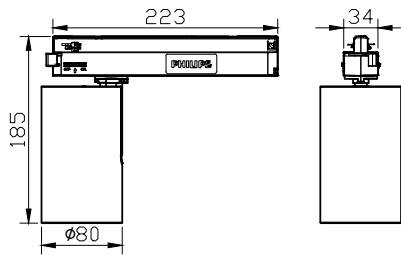

Truefashion Projector GCGM

Mechanical and housing

Housing Material	Aluminum
Reflector material	-
Optic material	Polymethyl methacrylate
Optical cover/lens material	Polymethyl methacrylate
Fixation material	Aluminum
Optical cover/lens finish	Clear
Overall length	223 mm
Overall height	185 mm
Overall diameter	80 mm
Color	White

Approval and application

Ingress protection code	IP20 [Finger-protected]
Mech. impact protection code	-

Initial performance (IEC compliant)

Initial luminous flux (system flux)	3125.52 lm
Luminous flux tolerance	+/-10%
Initial LED luminaire efficacy	71.4 lm/W
Init. Corr. Color Temperature	3000 K
Init. Color Rendering Index	>90
Initial chromaticity	(0.422, 0.386) SDCM<3
Initial input power	43.8 W

Power consumption tolerance	+/-10%

Over time performance (IEC compliant)

Driver failure rate at 5000 h	0.23 %
Median useful life L70B50	50000 h
Median useful life L80B50	38700 h
Median useful life L90B50	18200 h

Application conditions

Ambient temperature range	-20 to +35 °C
Maximum dim level	Not applicable
Suitable for random switching	No

Product data

Full product code	911401547761
Order product name	ST700T LED40 930PC PSU WB 1C WH
Order code	911401547761
Numerator - Quantity Per Pack	1
Numerator - Packs per outer box	1
Material Nr. (12NC)	911401547761
Net Weight (Piece)	0.599 kg

Dimensional drawing

ST700T LED40 930PC PSU WB 1C WH