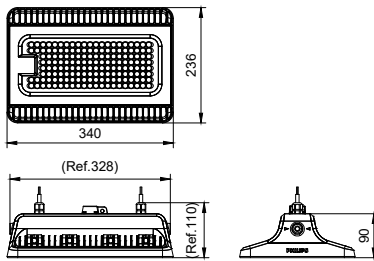

GreenPerform Highbay Rectangular

Mech. impact protection code	IK06 [1 J]
Initial performance (IEC compliant)	
Initial luminous flux (system flux)	10000 lm
Luminous flux tolerance	+/-10%
Initial LED luminaire efficacy	145 lm/W
Init. Corr. Color Temperature	6500 K
Init. Color Rendering Index	>80
Initial input power	69 W
Power consumption tolerance	+/-10%
Application conditions	
Ambient temperature range	-30 to +50 °C

Product data	
Full product code	911401593961
Order product name	BY570P LED100/CW PSU NB GM
Order code	911401593961
Numerator - Quantity Per Pack	1
Numerator - Packs per outer box	2
Material Nr. (12NC)	911401593961
Copy Net Weight (Piece)	3.199 kg

Dimensional drawing

BY570P LED100/CW PSU NB GM